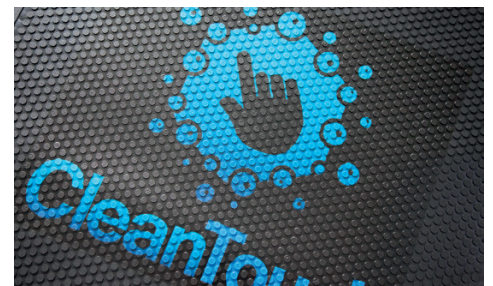

## Logo Mats • Indoor/Outdoor

SuperScrape Impressions mats feature your custom logo or artwork overlaid onto a SuperScrape mat. Multi-color images are created by molding a digitally printed polymeric material into the durable nitrile rubber surface of the mat.

- High Definition Photographic quality images are printed on thermoplastic material and molded into rubber.
- Textured slip resistant surface effectively removes dirt and soil.
- 100 % Nitrile EXS™ Rubber is resistant to chemicals, greases and oil.
- 80 standard colour options.